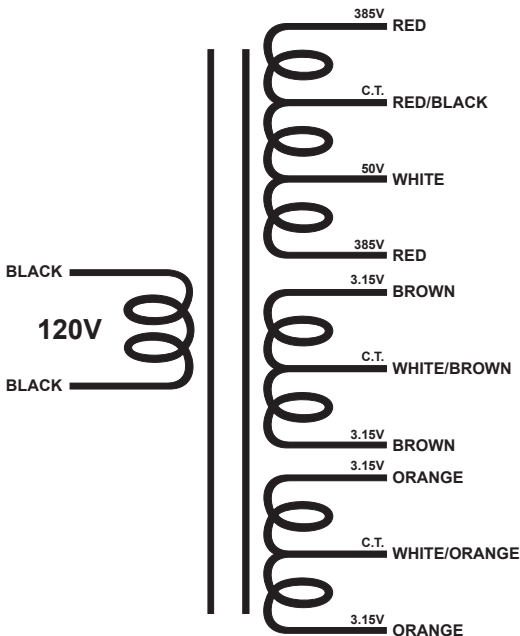

Edcor

Class X

XPWR246-120

Primary: 120Vrms, 60Hz
770V, 275mA Center Tapped with 50V bias tap
Dual 6.3V, 4A Center Tapped

www.edcorusa.com

EDCOR Electronics Corporation
7130 National Parks Highway
Carlsbad, NM 88220
U.S.A.
(575) 887-6790