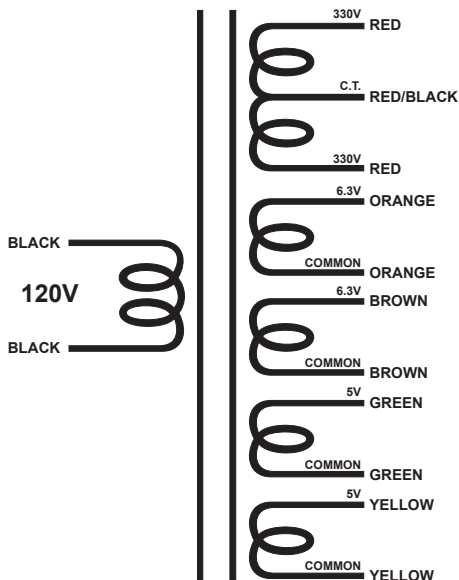

Edcor

Class X

XPWR247-120

Primary: 120Vrms, 60Hz
660V, 325mA Center Tapped
Dual 6.3V, 4A
Dual 5V, 4A

www.edcorusa.com

EDCOR Electronics Corporation
7130 National Parks Highway
Carlsbad, NM 88220
U.S.A.
(575) 887-6790