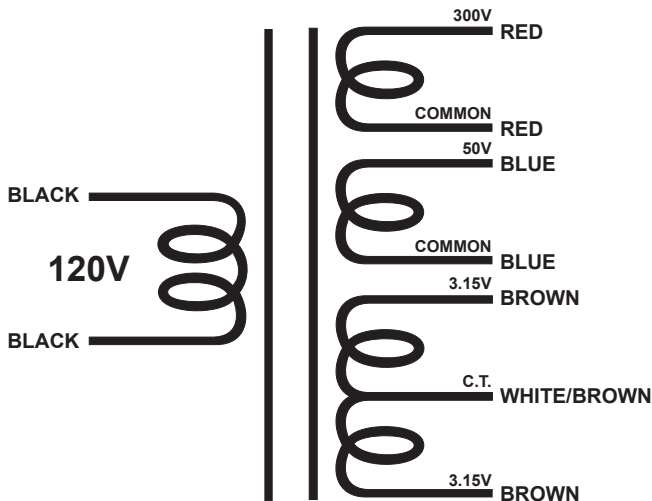

Eddor

Class X

XPWR318-120

Primary: 120V, 60Hz

300V, 450mA

50V, 40A

6.3V, 5A Center Tapped

www.edcorusa.com