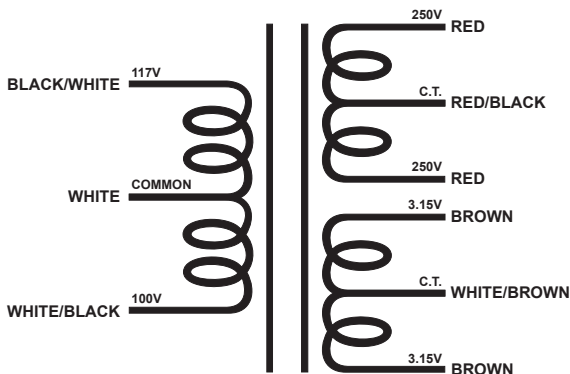

Edcor

Class X

XPWR319-100/117

Primary: 100V & 117V, 50/60Hz

500V 10mA Center Tapped

6.3V, 500mA Center Tapped

www.edcorusa.com

EDCOR Electronics Corporation
7130 National Parks Highway
Carlsbad, NM 88220
U.S.A.
(575) 887-6790